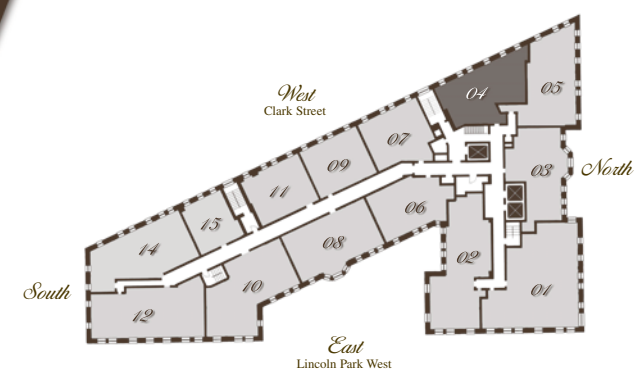

One Bedroom / Bath 04

2000
NORTH LINCOLN PARK WEST
Parkside Residences.

Western Exposure
750 Approx. Sq/ft
Floors 4 -16

 Selected floorplan may vary from the illustration due to design configuration and architectural styling.
 Not all features are available in every residence. All dimensions are approximate.