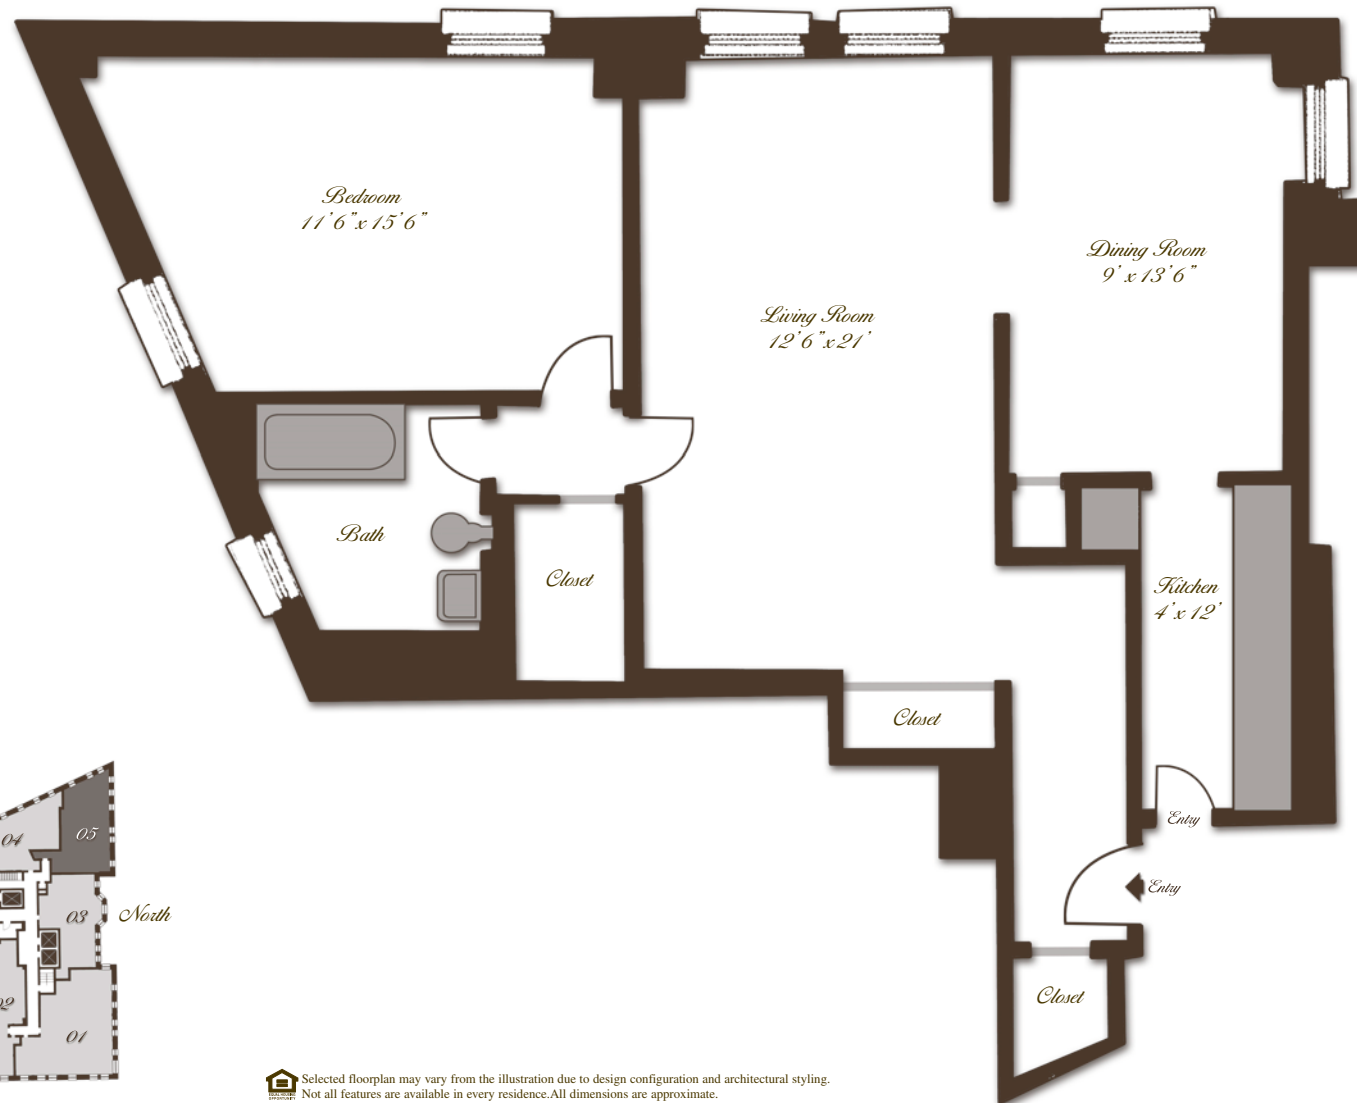

One Bedroom / One Bath 05

2000
NORTH LINCOLN PARK WEST
Parkside Residences.

Northern / Western Exposures
800 Approx. Sq/ft
Floors 4 -16

 Selected floorplan may vary from the illustration due to design configuration and architectural styling.
Not all features are available in every residence. All dimensions are approximate.