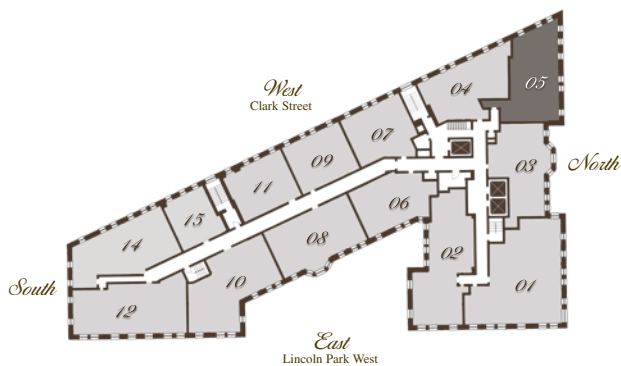

One Bedroom / One Bath 05

2000
NORTH LINCOLN PARK WEST
Parkside Residences.

Northern / Western Exposures
800 Approx. Sq/ft
Floors 4 -16

 Selected floorplan may vary from the illustration due to design configuration and architectural styling.
Not all features are available in every residence. All dimensions are approximate.