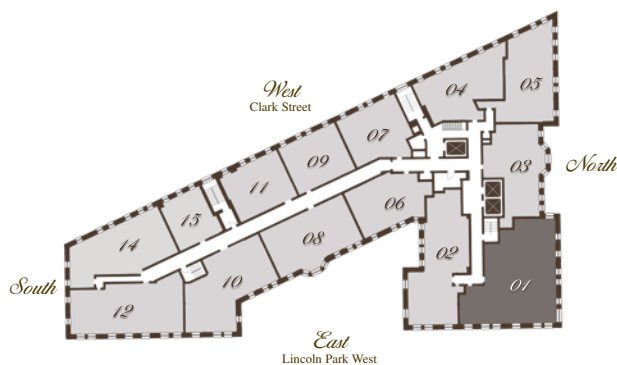

# Deluxe Two Bedroom / Two Bath 01

2000  
NORTH LINCOLN PARK WEST  
*Parkside Residences.*

Northern / Eastern Exposures  
1700 Approx. Sq/ft  
Floors 4 -16

 Selected floorplan may vary from the illustration due to design configuration and architectural styling.  
 Not all features are available in every residence. All dimensions are approximate.