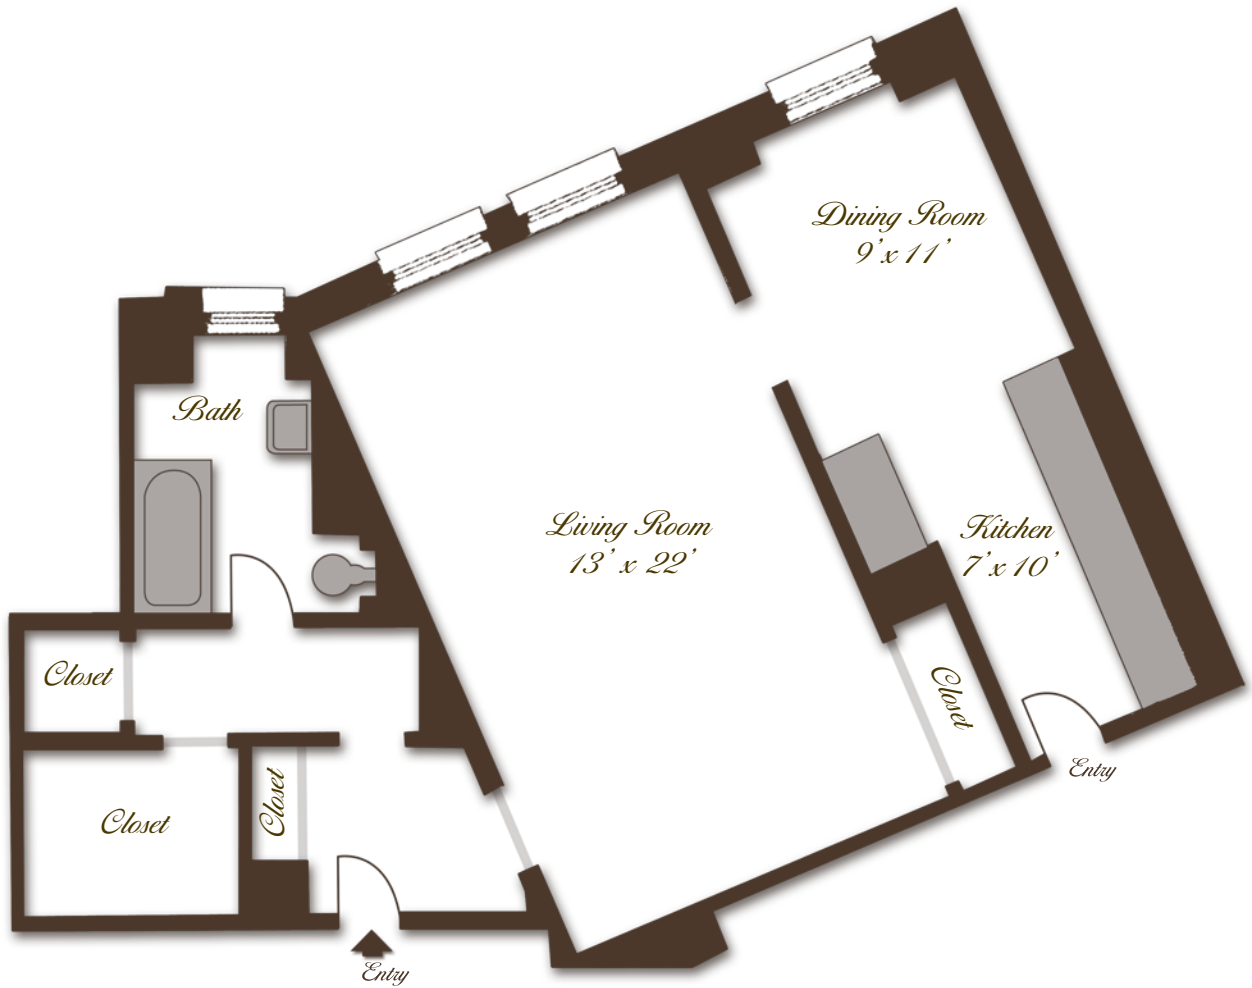

In-Town 06

2000 NORTH LINCOLN PARK WEST *Parkside Residences.*

Eastern Exposure
650 Approx. Sq/ft
Floors 4 -16

Selected floor plan may vary from the illustration due to design configuration and architectural styling. Not all features are available in every residence. Dimensions and square footage are approximate.