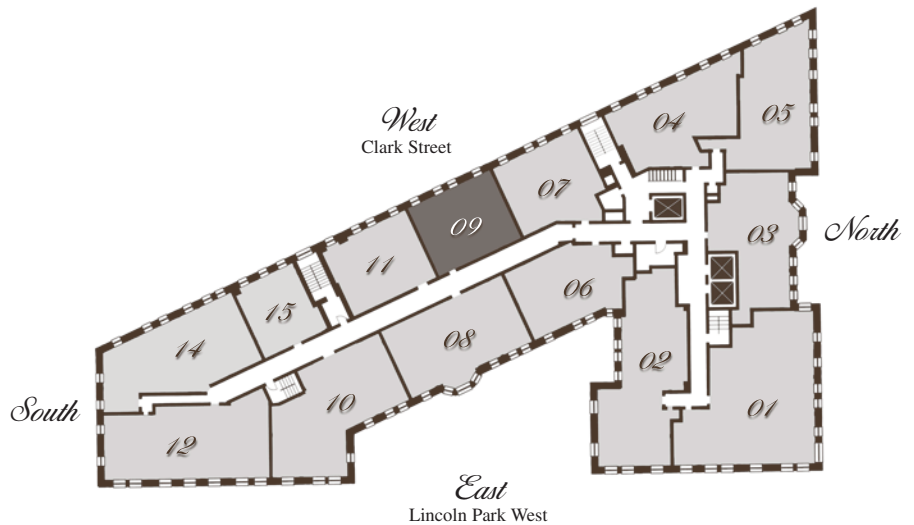

Studio 09

2000
NORTH LINCOLN PARK WEST
Parkside Residences.

Western Exposure
550 Approx. Sq/ft
Floors 4 -16

Selected floor plan may vary from the illustration due to design configuration and architectural styling. Not all features are available in every residence. Dimensions and square footage are approximate.