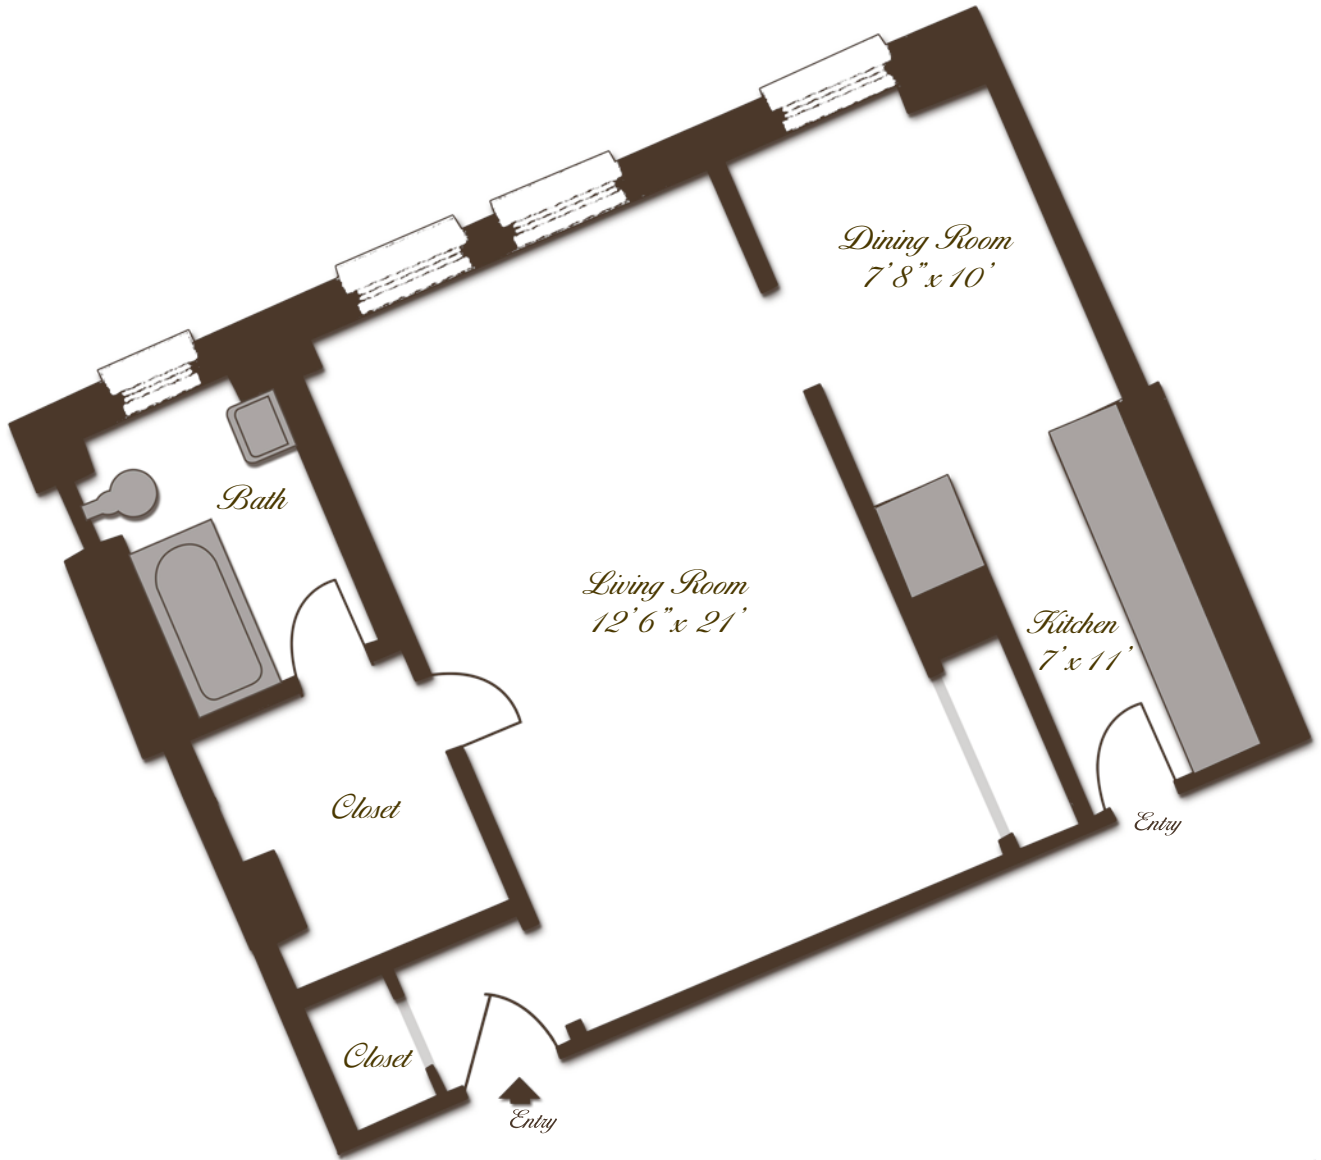

Studio 09

2000
NORTH LINCOLN PARK WEST
Parkside Residences.

Western Exposure
550 Approx. Sq/ft
Floors 4 -16

Selected floor plan may vary from the illustration due to design configuration and architectural styling. Not all features are available in every residence. Dimensions and square footage are approximate.