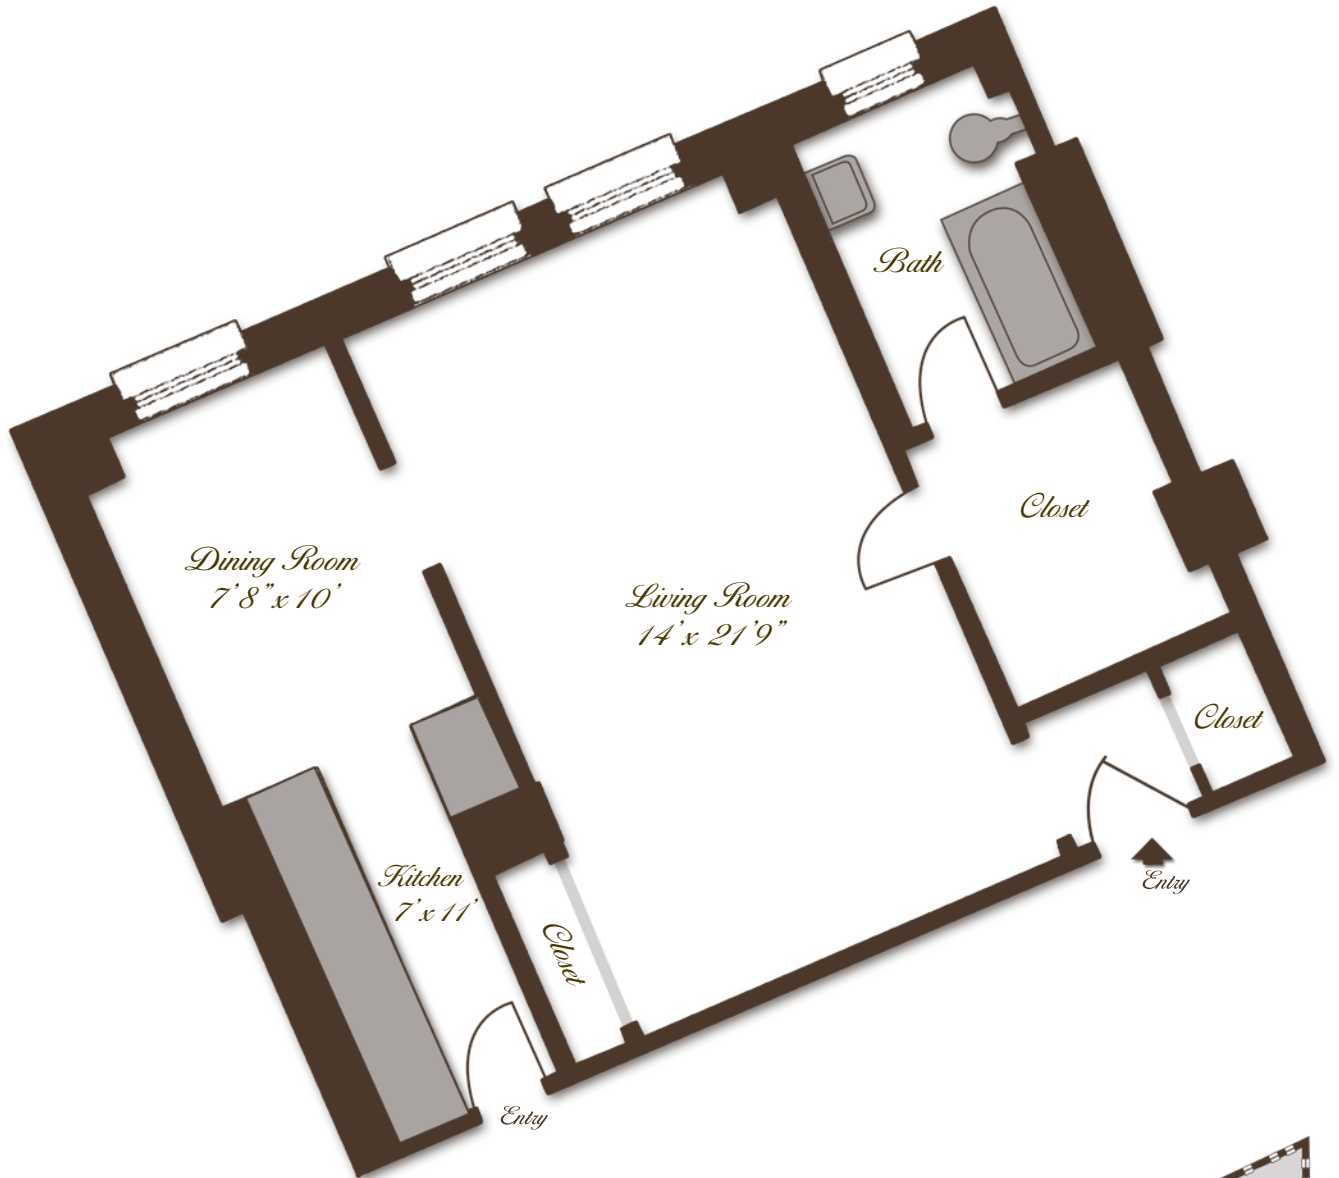

# Studio 11

## 2000 NORTH LINCOLN PARK WEST *Parkside Residences.*

Western Exposure  
550 Approx. Sq/ft  
Floors 4 -16

Selected floor plan may vary from the illustration due to design configuration and architectural styling. Not all features are available in every residence. Dimensions and square footage are approximate.