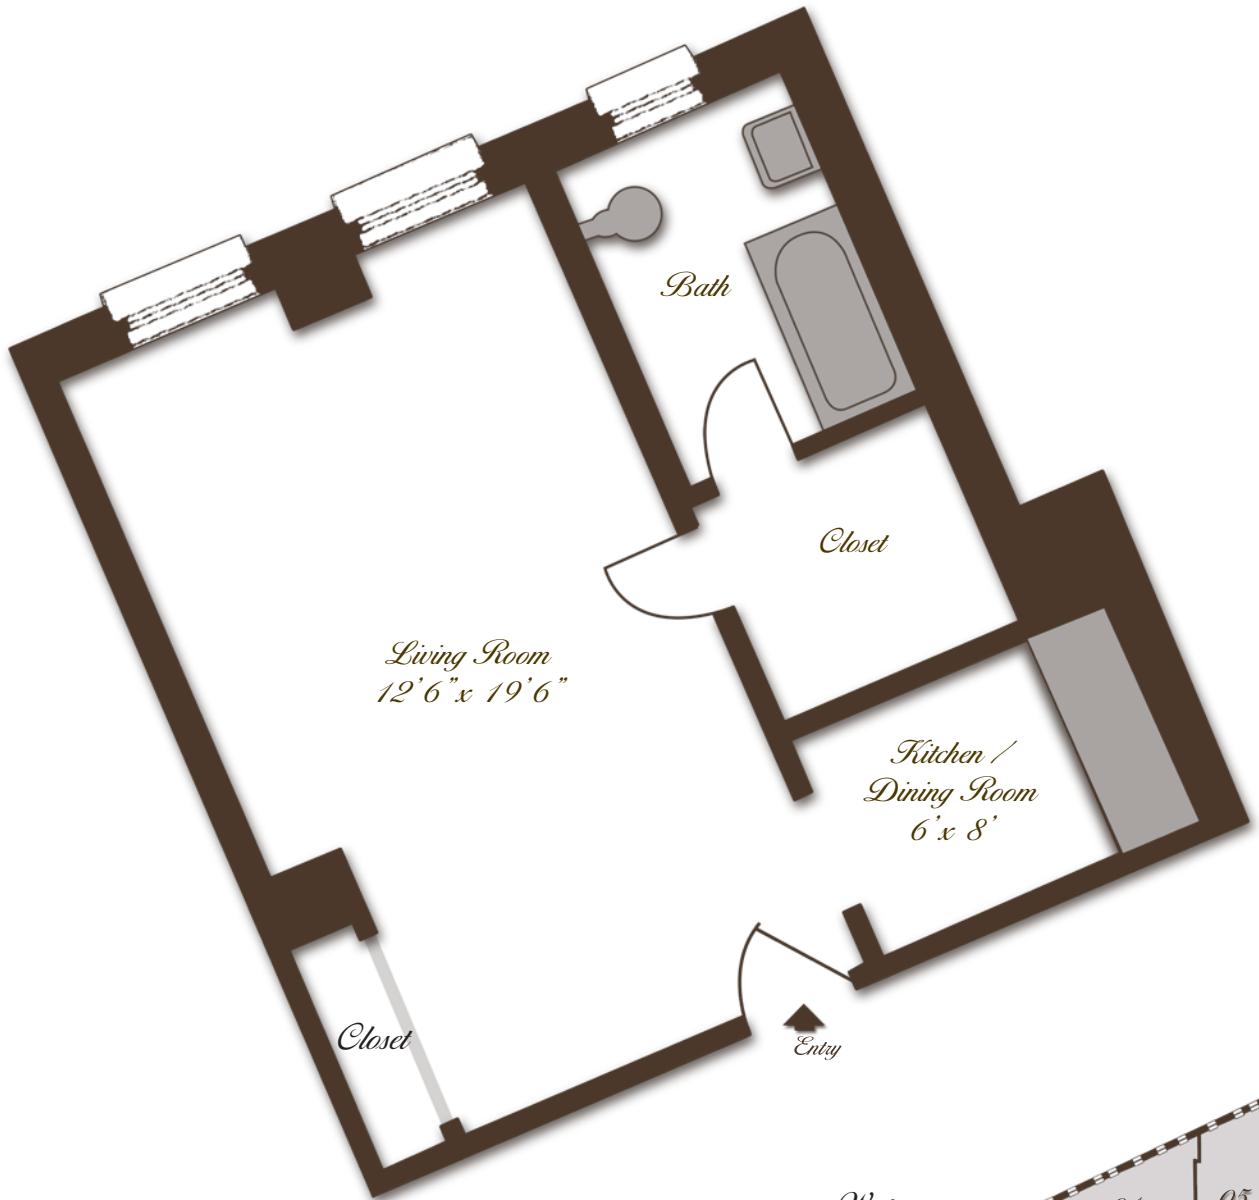

Studio 15

2000
NORTH LINCOLN PARK WEST
Parkside Residences.

Western Exposure
400 Approx. Sq/ft
Floors 4 -16

Selected floor plan may vary from the illustration due to design configuration and architectural styling. Not all features are available in every residence. Dimensions and square footage are approximate.